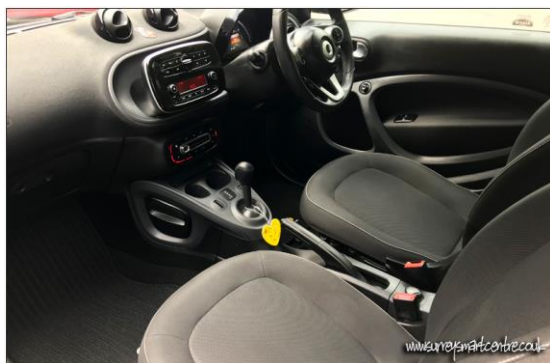

## Smart Fortwo Passion Coupe

<b>Model Year: 2015 (65)</b>	<b>Mileage: 17,400</b>
<b>Reference No: SN2652</b>	<b>Price: £7,490</b>

Smart ForTwo Passion Coupe, Automatic, 2015 (65), (999cc – 71bhp) with Black Tridion passenger cell and matching black body panels.

#### Standard Features :

Air conditioning, Instrument panel with trip computer & colour display, power steering, LED daytime running lights, driver and passenger airbags, knee airbags, electric windows, cruise control, lockable glove compartment, Brake Assist, ABS, ESP and traction control.

#### Additional Features :

Comfort package: Heated and electrically adjustable exterior mirrors, Height-adjustable driver's seat and Height-adjustable steering wheel.

Balance of Mercedes/Smart warranty until September 2018